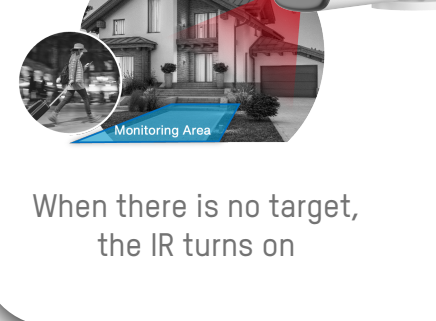

- Advanced Sensor
vastly improves utilization of available light

Frontier Technology

- 3D DNR
Enables noise to be filtered effectively from the image, even in low light conditions.

- 130 dB WDR

Reliable Quality

- Active alignment technology
Guarantees ultra high definition focusing performance

Smart Hybrid Light Technology

- Use Smart Hybrid Light with ColorVu to switch between IR and white light when a human or vehicle enters field of view.

IR Mode

Smart Mode

White Light Mode (By default)

When there is no target, the IR turns on

When a person/vehicle enters the field, the white light turns on

When the person/vehicle leaves, the IR turns on

Advantages of Smart Mode

- No events IR on
- Camera is not immediately visible
 - No light pollution

- Person/vehicle detected white light on
- Colorful imaging with rich information
 - Light attracts attention and face is caught on camera
 - Trespassers deterred by lighting