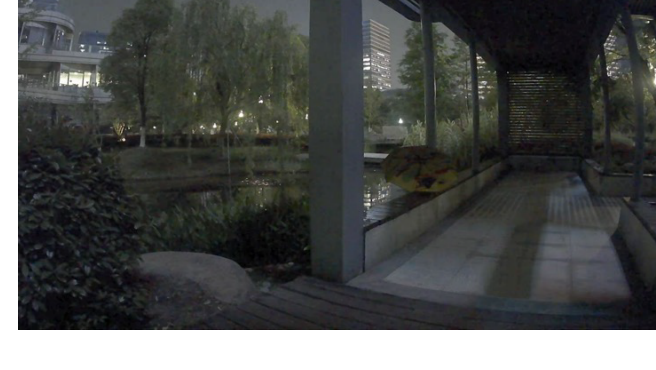

Great Performance With Some Environmental Lights

Conventional Camera