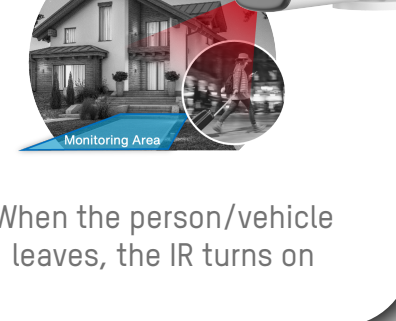

- Active alignment technology
Guarantees ultra high definition focusing performance

Smart Hybrid Light Technology

- Use Smart Hybrid Light with ColorVu to switch between IR and white light when a human or vehicle enters field of view.

IR Mode

Smart Mode

White Light Mode (By default)

When there is no target, the IR turns on

When a person/vehicle enters the field, the white light turns on

When the person/vehicle leaves, the IR turns on

Advantages of Smart Mode

- No events IR on
- Camera is not immediately visible
 - No light pollution

- Person/vehicle detected white light on
- Colorful imaging with rich information
 - Light attracts attention and face is caught on camera
 - Trespassers deterred by lighting