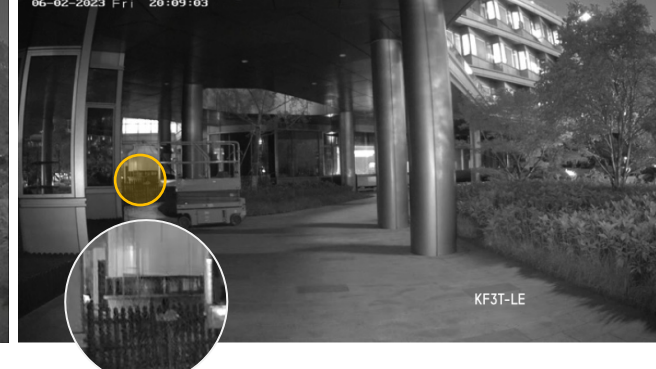

- No events IR on
- Camera is not immediately visible
 - No light pollution

- Person/vehicle detected white light on
- Colorful imaging with rich information
 - Light attracts attention and face is caught on camera
 - Trespassers deterred by lighting

Easy Configuration to Enable Smart Mode

In IR mode

Event detection on with linkage action of light

Smart Hybrid Light and ColorVu technology

Intelligent DVRs
 • DVRs with AcuSense

IR Performance is Better Than Conventional Cameras

Conventional IR camera

KF3T-LE Clearer Image

Great Performance With Some Environmental Lights

Conventional Camera

KF3T-LE Vivid Color with Rich Details

Power Over Coaxial

Transmits video and power over the same coaxial cable