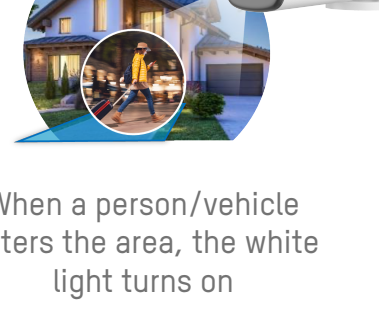

- Active alignment technology
Guarantees ultra high definition focusing performance

Smart Hybrid Light Technology

- Use Smart Hybrid Light with ColorVu to switch between IR and white light when a human or vehicle enters field of view.

IR Mode

Smart Mode

White Light Mode (By default)

When there is no target, the IR turns on

When a person/vehicle enters the field, the white light turns on

When the person/vehicle leaves, the IR turns on

Advantages of Smart Mode

- No events IR on
- Camera is not immediately visible
 - No light pollution

- Person/vehicle detected white light on
- Colorful imaging with rich information
 - Light attracts attention and face is caught on camera
 - Trespassers deterred by lighting