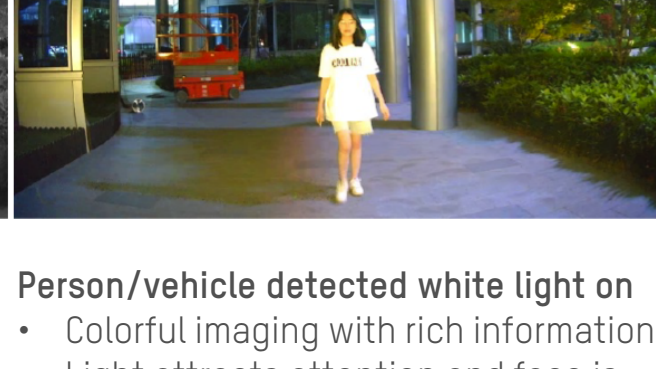

- Active alignment technology
Guarantees ultra high definition focusing performance

Smart Hybrid Light Technology

- Use Smart Hybrid Light with ColorVu to switch between IR and white light when a human or vehicle enters field of view.

IR Mode

Smart Mode

White Light Mode (By default)

When there is no target, the IR turns on

When a person/vehicle enters the field, the white light turns on

When the person/vehicle leaves, the IR turns on

Advantages of Smart Mode

- No events IR on
- Camera is not immediately visible
 - No light pollution

- Person/vehicle detected white light on
- Colorful imaging with rich information
 - Light attracts attention and face is caught on camera
 - Trespassers deterred by lighting