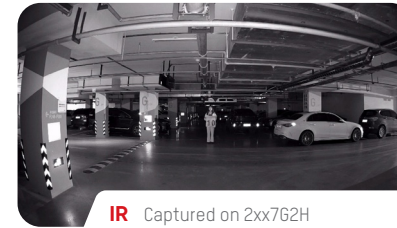

Search **Hikvision UK**

Smart Hybrid Light Technology

Switches between IR and white light when a **human** or **vehicle** enters the field of view:

1
IR is switched on when there is no target

2
White light is activated when a person or vehicle enters the target area

3
Switches back to IR when the person or vehicle leaves the target area

IR Captured on 2xx7G2H

White Light Captured on 2xx7G2H

Professional Performance

Hybrid-Light Illumination

Flexible lighting options - IR mode, White Light Mode and Smart Mode