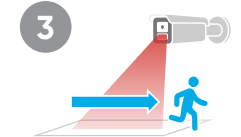

Search **Hikvision UK**

Smart Hybrid Light Technology

Switches between IR and white light when a **human** or **vehicle** enters the field of view:

1
IR is switched on when there is no target

2
White light is activated when a person or vehicle enters the target area