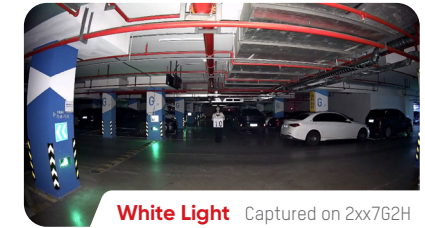

Search **Hikvision UK**

Smart Hybrid Light Technology

Switches between IR and white light when a **human** or **vehicle** enters the field of view:

1
IR is switched on when there is no target

2
White light is activated when a person or vehicle enters the target area

3
Switches back to IR when the person or vehicle leaves the target area

IR Captured on 2xx7G2H

White Light Captured on 2xx7G2H

Professional Performance

Hybrid-Light Illumination

Flexible lighting options - IR mode, White Light Mode and Smart Mode