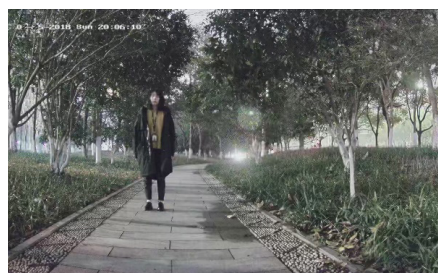

Conventional HD1080p camera

Ultra low light and HD1080p camera

ColorVu Turbo HD camera

Conventional HD1080p camera

Ultra low light and HD1080p camera

ColorVu Turbo camera

24/7 Chromatic Image -with supplement light opening