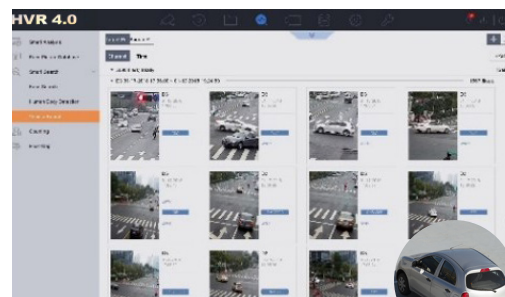

Target Extraction

False Alarm Filter

Conventional Perimeter Protection

Perimeter Protection with Deep Learning

False alarms cannot be discarded

False alarms are filtered

Quick Target Search

Infused with the latest deep learning technology, AcuSense DVRs are able to extract images of humans and vehicles from massive video data and store snapshots for efficient video footage search and retrieval.

Human files search

Vehicle files search

Smart human/vehicle recognition
Efficient video retrieval

ColorVu Turbo HD Camera

ROUND-THE-CLOCK VIVID COLOUR BOOSTER

Advanced lens

- F1.0 super aperture
- BBAR coating
- ED Optical glass