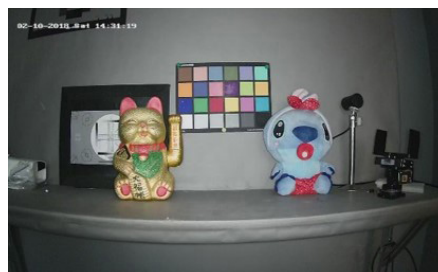

Conventional HD1080p camera

Ultra low light and HD1080p camera

ColorVu Turbo HD camera

Conventional HD1080p camera

Ultra low light and HD1080p camera

ColorVu Turbo camera

24/7 Chromatic Image -with supplement light opening

Conventional HD1080p camera

Ultra low light and HD1080p camera

ColorVu Turbo camera

Turbo HD 5.0

Turbo HD 5.0 PRODUCT SHOWCASE

ColorVu Turbo HD Camera

MORE THAN WHAT YOU SEE
TURBO HD 5.0 SOLUTION

Distributed by