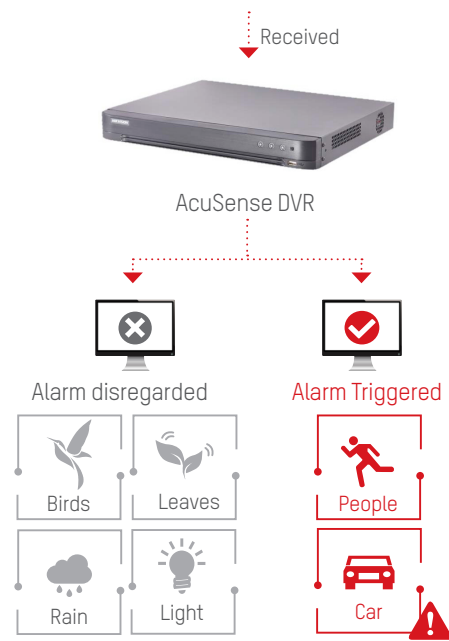

AcuSense Turbo HD DVR

Intelligently Accurate with Deep Learning

Problems with Conventional Systems

- Conventional security systems only detect moving targets without further analysis
- Frequent false alarms create constant problems for users

Target Extraction

False Alarm Filter

Conventional Perimeter Protection

Perimeter Protection with Deep Learning

False alarms cannot be discarded

False alarms are filtered

Quick Target Search

Infused with the latest deep learning technology, AcuSense DVRs are able to extract images of humans and vehicles from massive video data and store snapshots for efficient video footage search and retrieval.

Human files search

Vehicle files search

Smart human/vehicle recognition
Efficient video retrieval

ColorVu Turbo HD Camera

ROUND-THE-CLOCK VIVID COLOUR BOOSTER

Advanced lens

- F1.0 super aperture
- BBAR coating
- ED Optical glass

High-sensitivity

- Smart FSI technology
- Self-adaptive 3D DNR algorithm

Friendly Lighting

- Anti-glare diffusion lens
- Warm supplemental lighting

24/7 Chromatic Image - without opening supplemental light