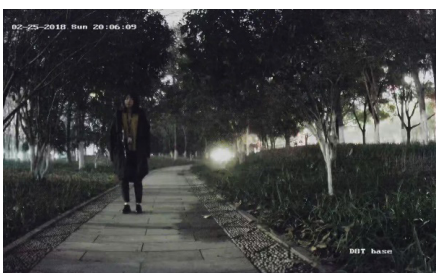

Conventional HD1080p camera

Ultra low light and HD1080p camera

ColorVu Turbo HD camera

Conventional HD1080p camera

Ultra low light and HD1080p camera

ColorVu Turbo camera

24/7 Chromatic Image -with supplement light opening