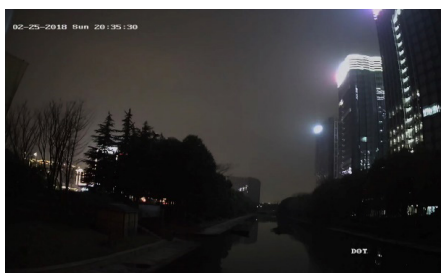

Target Extraction

False Alarm Filter

Conventional Perimeter Protection

Perimeter Protection with Deep Learning

False alarms cannot be discarded

False alarms are filtered

Quick Target Search

Infused with the latest deep learning technology, AcuSense DVRs are able to extract images of humans and vehicles from massive video data and store snapshots for efficient video footage search and retrieval.

Human files search

Vehicle files search

Smart human/vehicle recognition
Efficient video retrieval

ColorVu Turbo HD Camera

ROUND-THE-CLOCK VIVID COLOUR BOOSTER

Advanced lens

- F1.0 super aperture
- BBAR coating
- ED Optical glass

High-sensitivity

- Smart FSI technology
- Self-adaptive 3D DNR algorithm

Friendly Lighting

- Anti-glare diffusion lens
- Warm supplemental lighting

24/7 Chromatic Image - without opening supplemental light

Conventional HD1080p camera

Ultra low light and HD1080p camera

ColorVu Turbo HD camera

Conventional HD1080p camera

Ultra low light and HD1080p camera

ColorVu Turbo camera

24/7 Chromatic Image -with supplement light opening