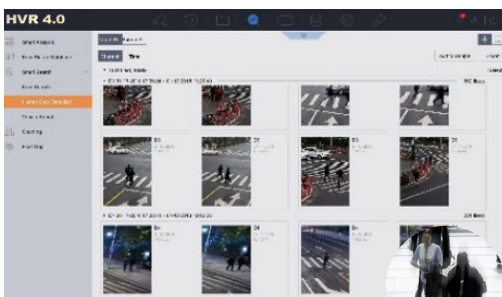

Target Extraction

False Alarm Filter

Conventional Perimeter Protection

Perimeter Protection with Deep Learning

False alarms cannot be discarded

False alarms are filtered

Quick Target Search

Infused with the latest deep learning technology, AcuSense DVRs are able to extract images of humans and vehicles from massive video data and store snapshots for efficient video footage search and retrieval.

Human files search

Vehicle files search

Smart human/vehicle recognition
Efficient video retrieval

ColorVu Turbo HD Camera

ROUND-THE-CLOCK VIVID COLOUR BOOSTER

Advanced lens

- F1.0 super aperture
- BBAR coating
- ED Optical glass