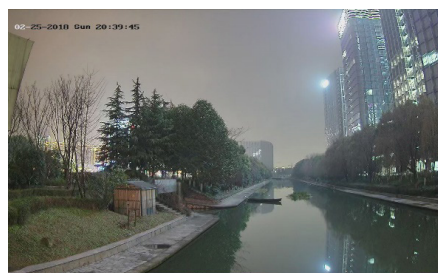

ColorVu Turbo HD camera