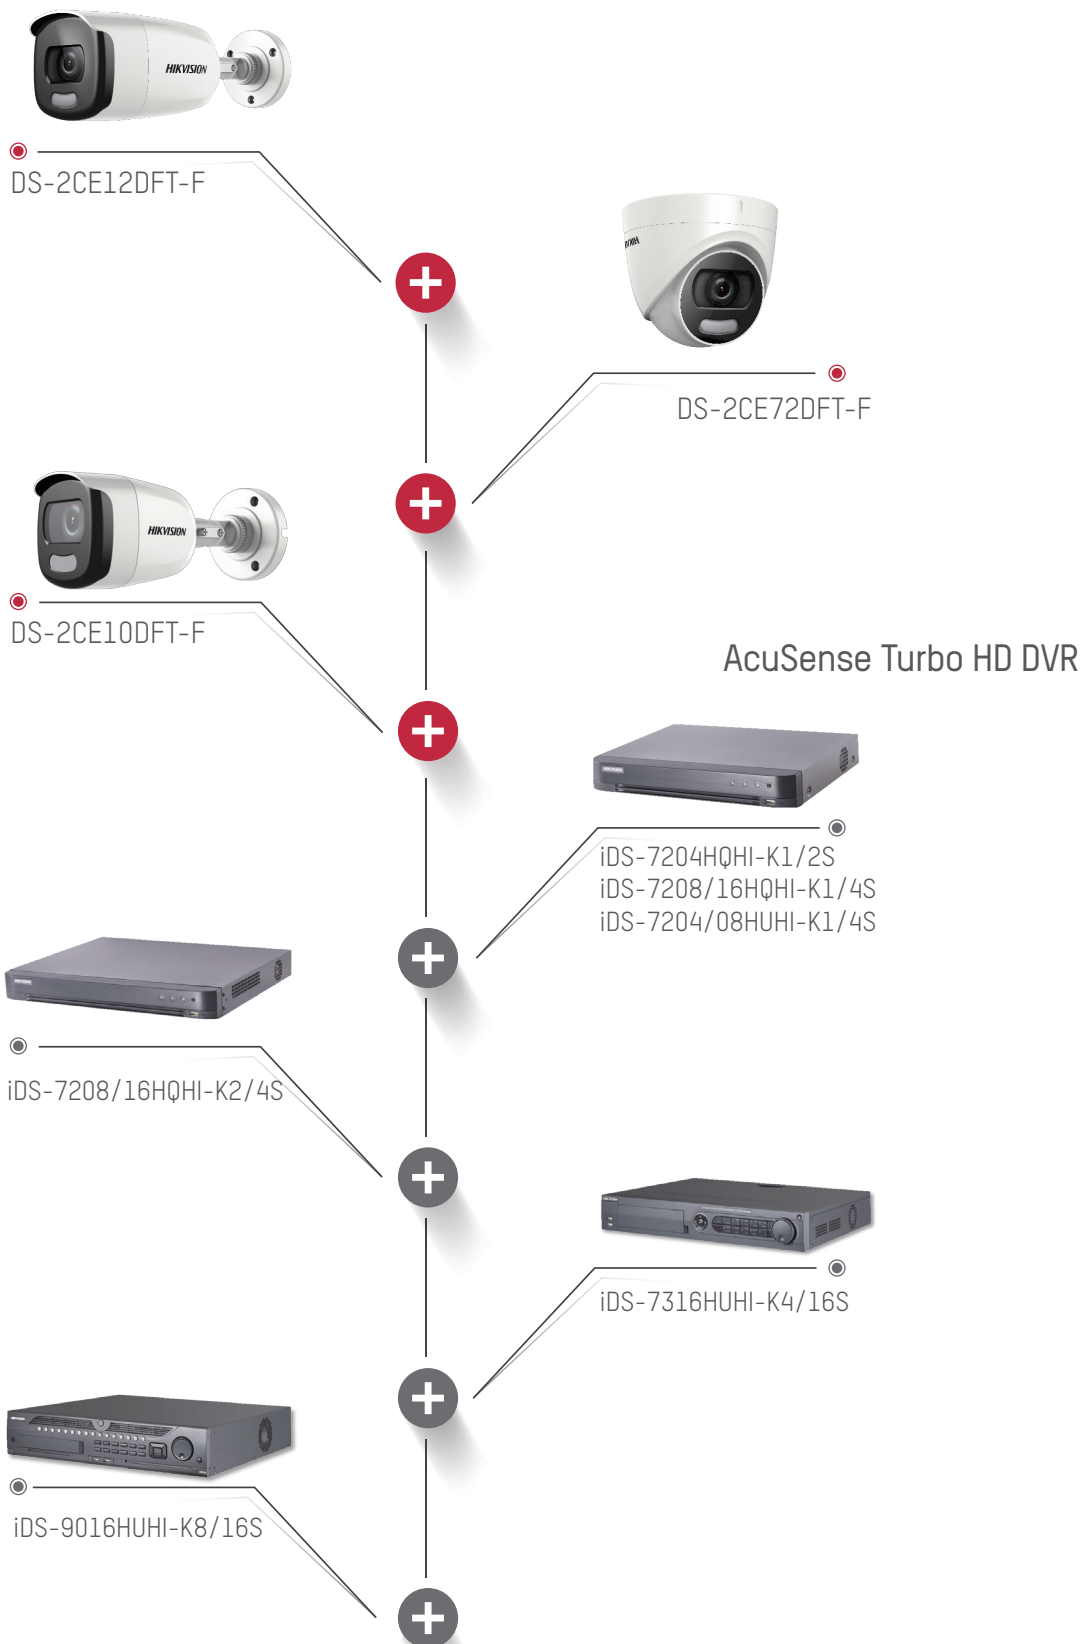

Conventional HD1080p camera

Ultra low light and HD1080p camera

ColorVu Turbo HD camera

Conventional HD1080p camera

Ultra low light and HD1080p camera

ColorVu Turbo camera

24/7 Chromatic Image -with supplement light opening

Conventional HD1080p camera

Ultra low light and HD1080p camera

ColorVu Turbo camera

Turbo HD 5.0

Turbo HD 5.0 PRODUCT SHOWCASE

ColorVu Turbo HD Camera

MORE THAN WHAT YOU SEE
TURBO HD 5.0 SOLUTION

Distributed by