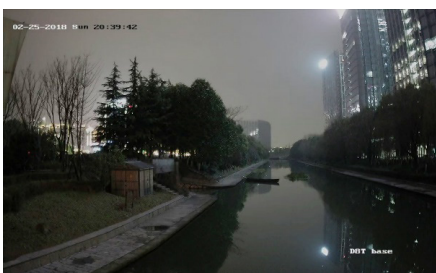

Conventional HD1080p camera

Ultra low light and HD1080p camera

ColorVu Turbo HD camera

Conventional HD1080p camera

Ultra low light and HD1080p camera

ColorVu Turbo camera

24/7 Chromatic Image -with supplement light opening