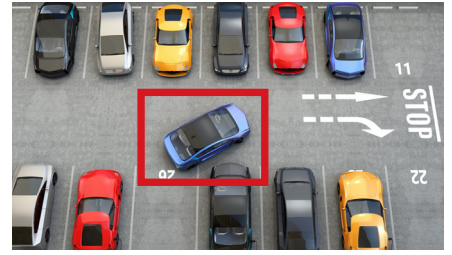

Target Extraction

False Alarm Filter

Conventional Perimeter Protection

Perimeter Protection with Deep Learning

False alarms cannot be discarded

False alarms are filtered

Quick Target Search

Infused with the latest deep learning technology, AcuSense DVRs are able to extract images of humans and vehicles from massive video data and store snapshots for efficient video footage search and retrieval.