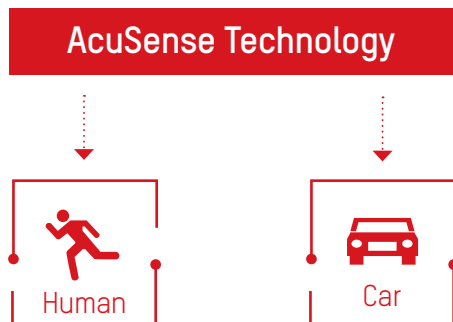

- Deep learning algorithm
- GPU architecture
- Human/vehicle extraction

ColorVu Turbo HD Camera

With 24-hour chromatic imaging, ColorVu technology turns dark nights into colorful days.

- Advanced lens
- High sensitivity
- Friendly lighting

AcuSense Turbo HD DVR

Intelligently Accurate with Deep Learning

Problems with Conventional Systems

- Conventional security systems only detect moving targets without further analysis
- Frequent false alarms create constant problems for users

Target Extraction

False Alarm Filter

Conventional Perimeter Protection

Perimeter Protection with Deep Learning

False alarms cannot be discarded

False alarms are filtered

Quick Target Search

Infused with the latest deep learning technology, AcuSense DVRs are able to extract images of humans and vehicles from massive video data and store snapshots for efficient video footage search and retrieval.